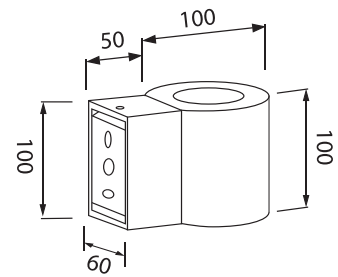

Single Line Diagram

Light Distribution

CRI $\geq$ 80/90