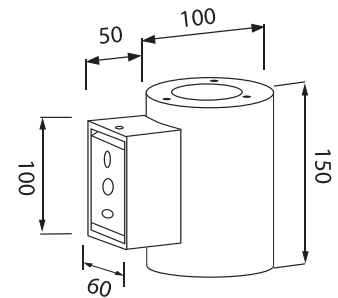

Single Line Diagram

Light Distribution

CRI $\geq$ 80/90